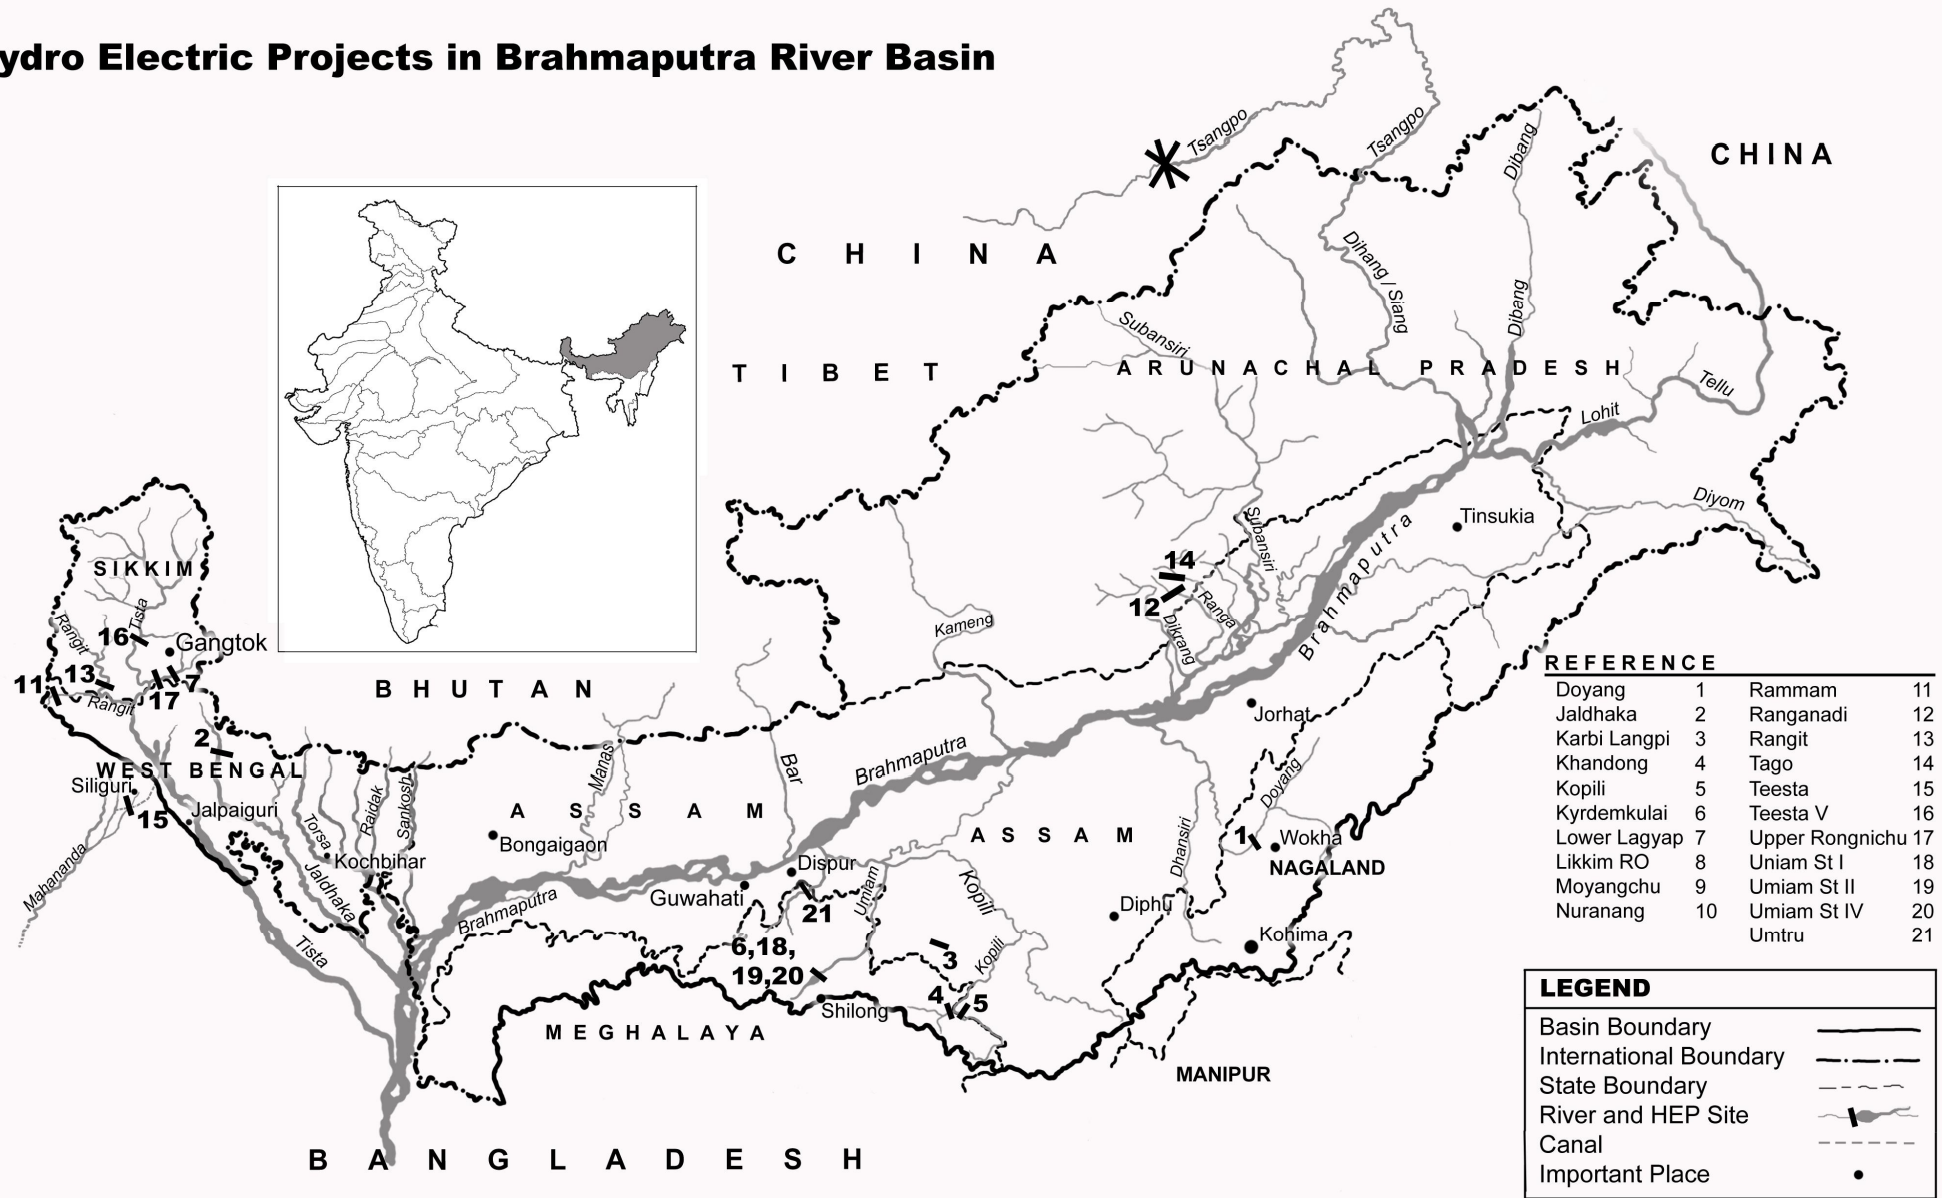

# Hydro Electric Projects in Brahmaputra River Basin

Based on Basin Map of Central Ground Water Board