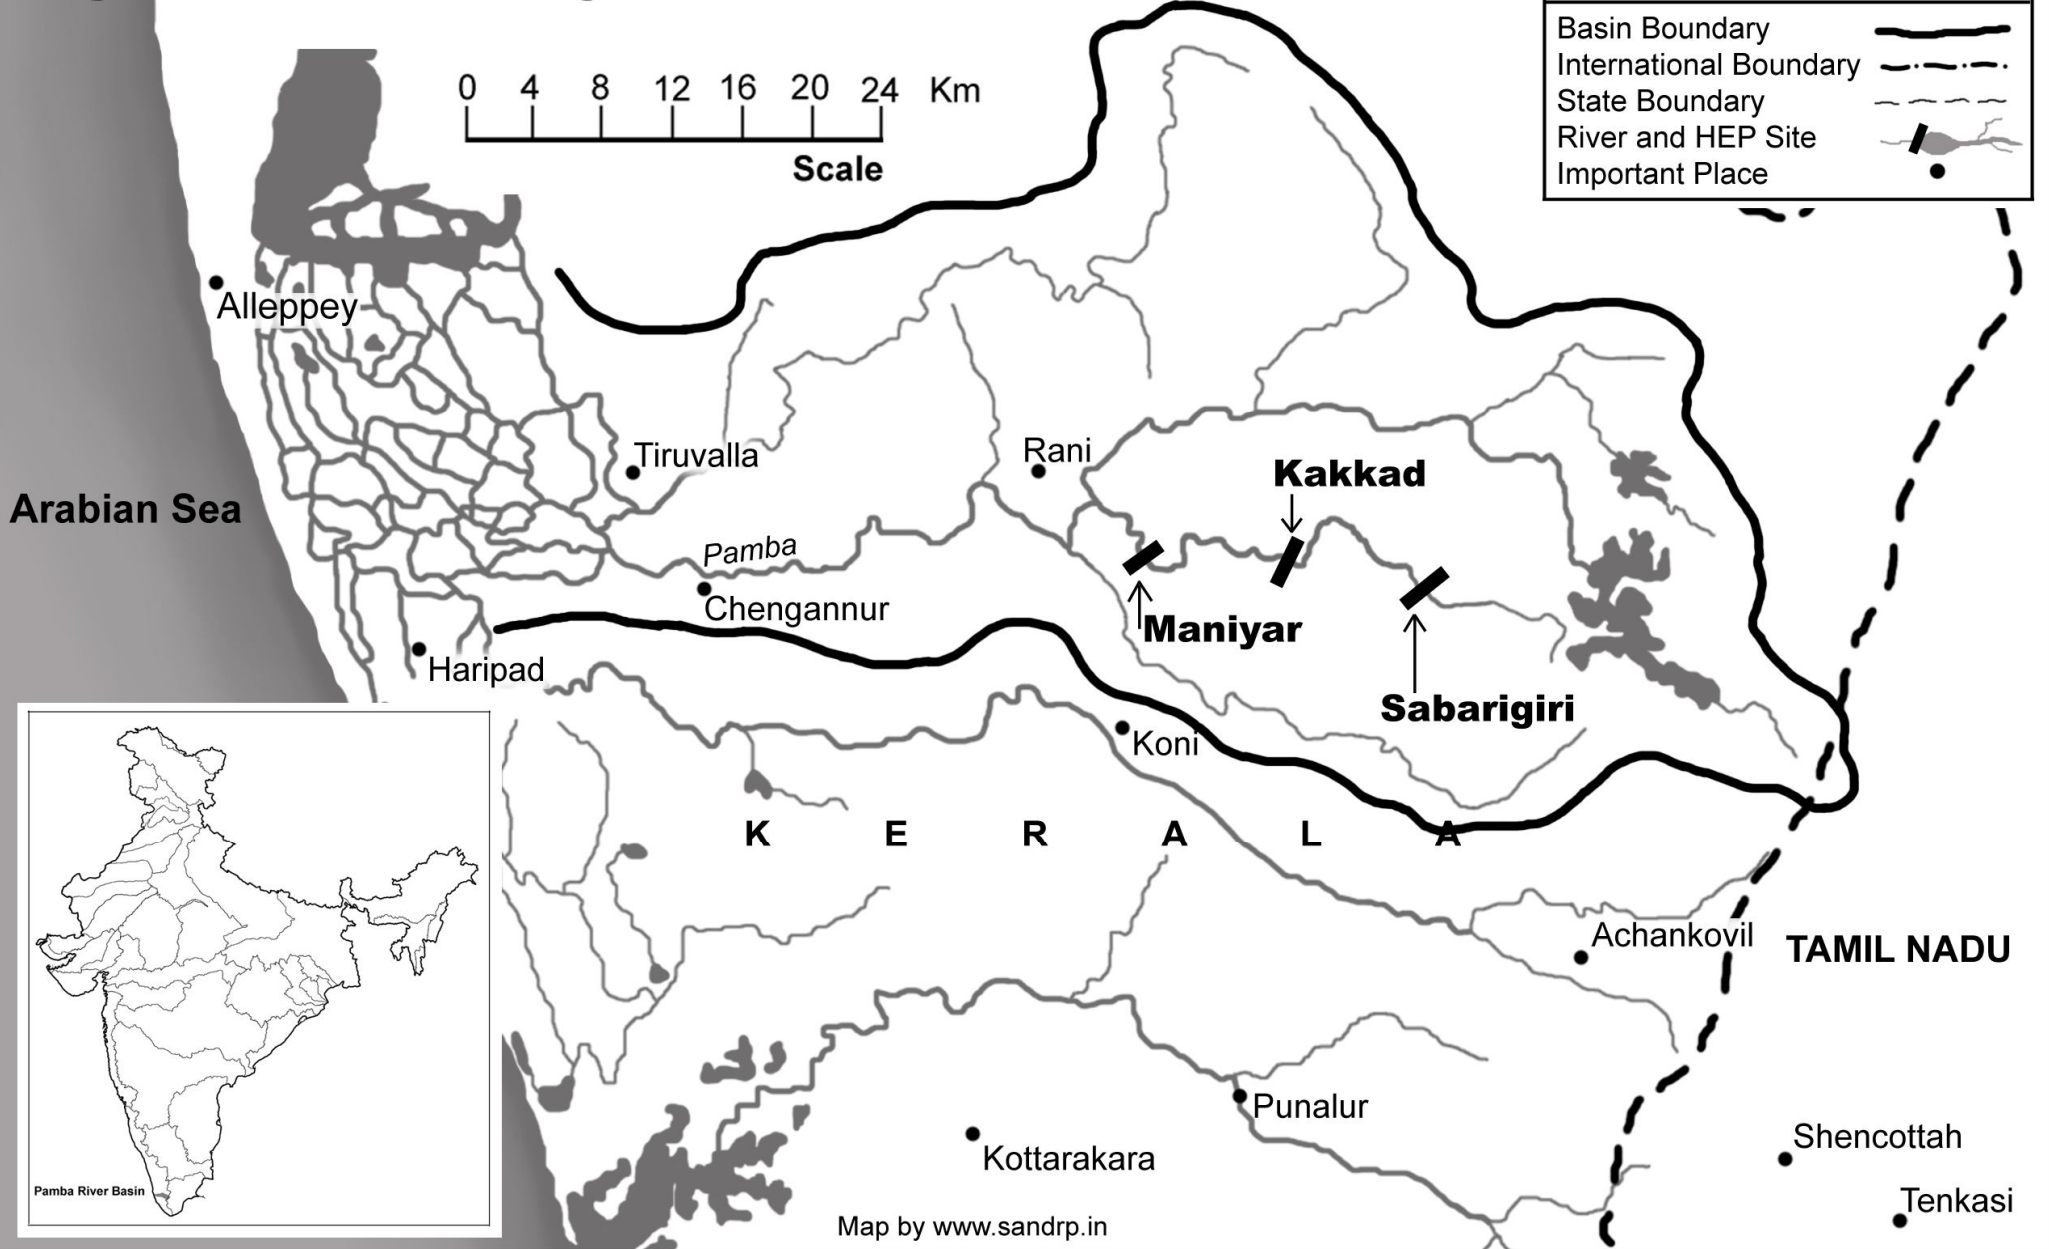

Hydro Electric Projects in Pamba River Basin

LEGEND

- Basin Boundary
- International Boundary
- State Boundary
- River and HEP Site
- Important Place

Map by www.sandrp.in